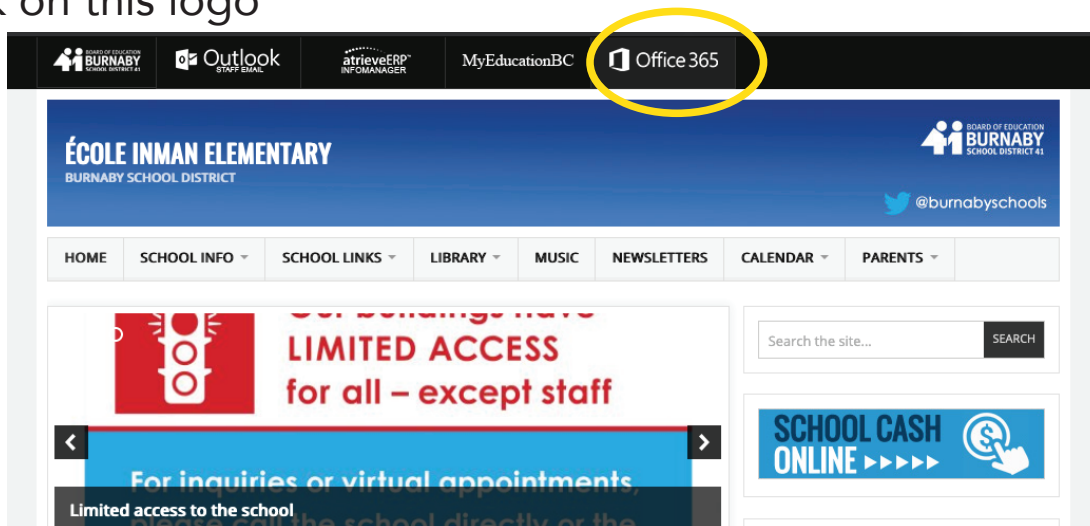

## MY LEARNING GOAL:

*"I can log onto Microsoft Teams using my login ID and password"*

1. Go to Inman Elementary's website:

<https://inman.burnabyschools.ca/>

2. Click on this logo

3. Enter your username. It should look something like this: