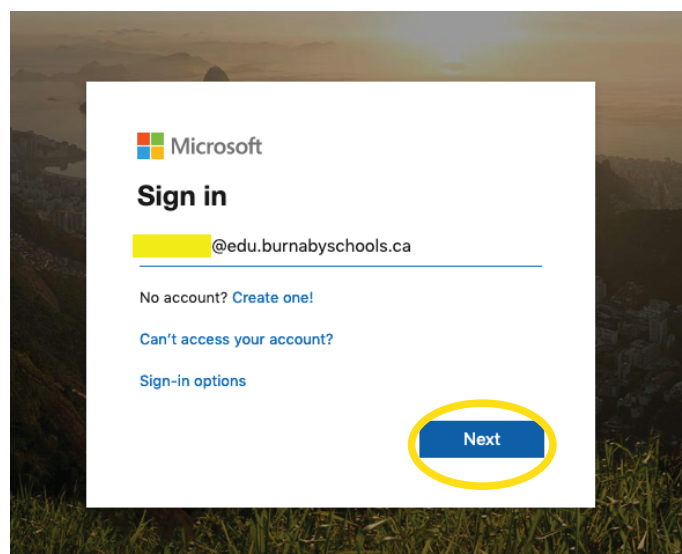

3. Enter your username. It should look something like this:

example) 0000000@edu.burnabyschools.ca

Click on