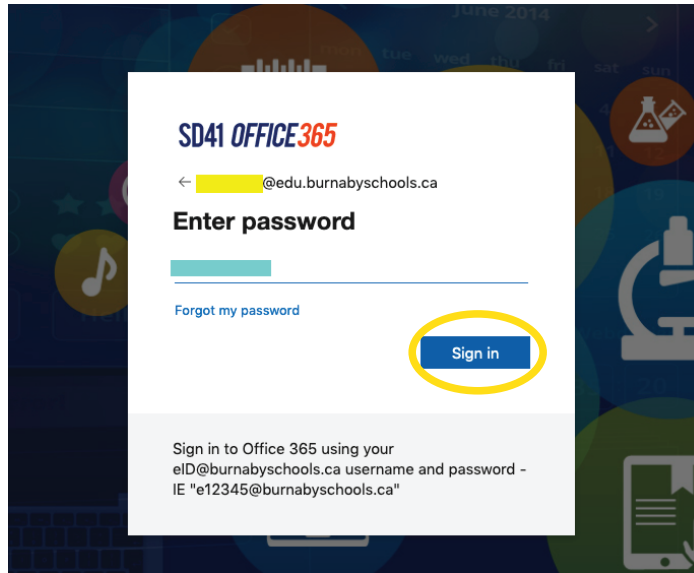

4. Enter your password. Click on