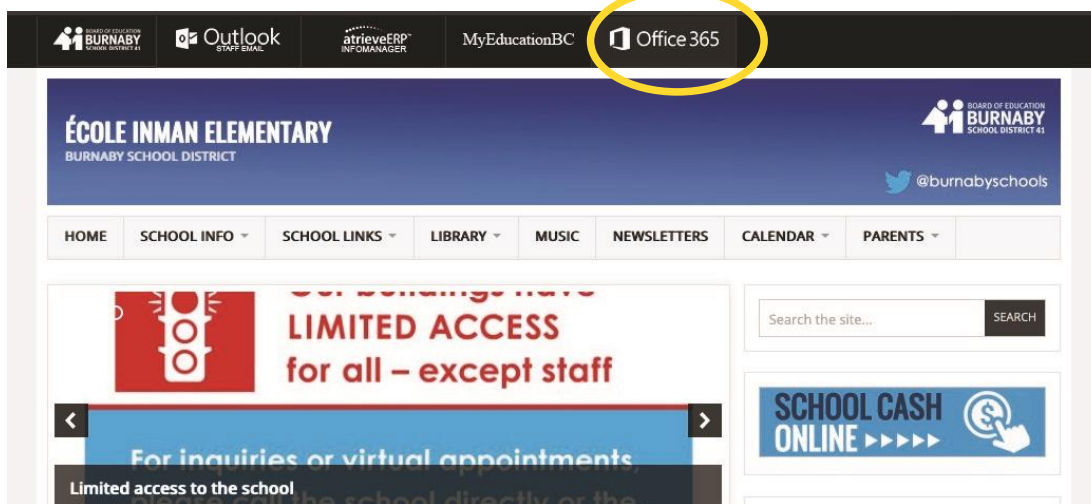

## My Learning Goal:

*"I can log onto Microsoft Teams using my login ID and password".*

1. Go to  website:

<https://edmonds.burnabyschools.ca/>

2. Click on this logo

3. Enter your username. It should look something like this: