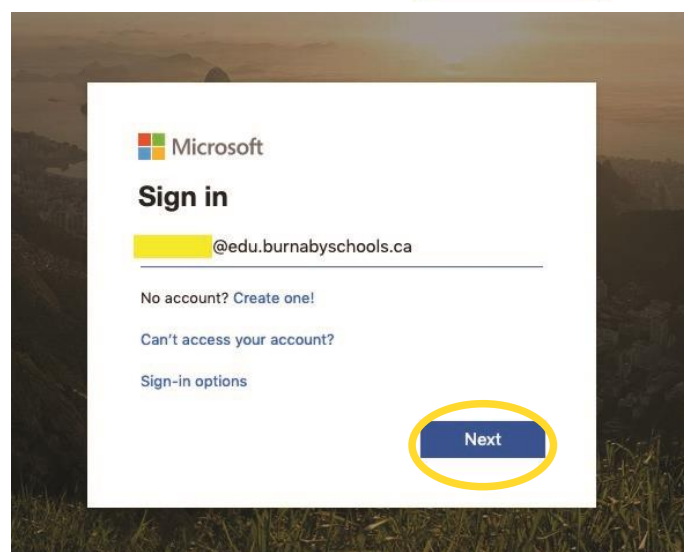

3. Enter your username. It should look something like this:

example) 0000000@edu.burnabyschools.ca

Click on