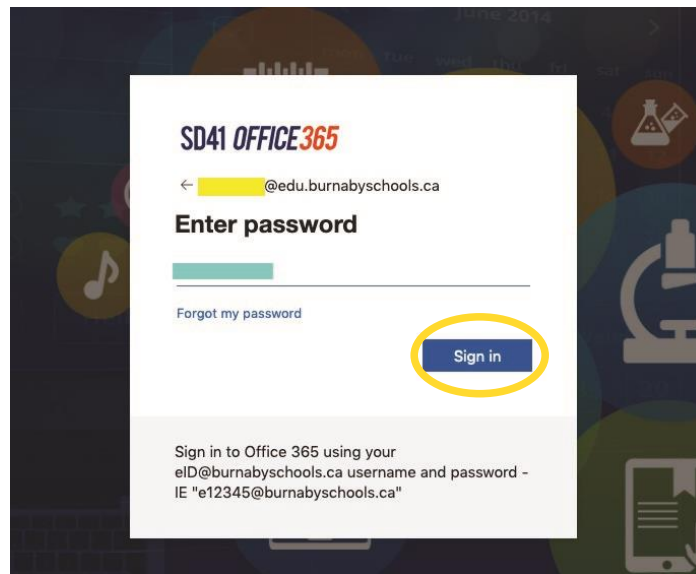

4. Enter your password. Click on