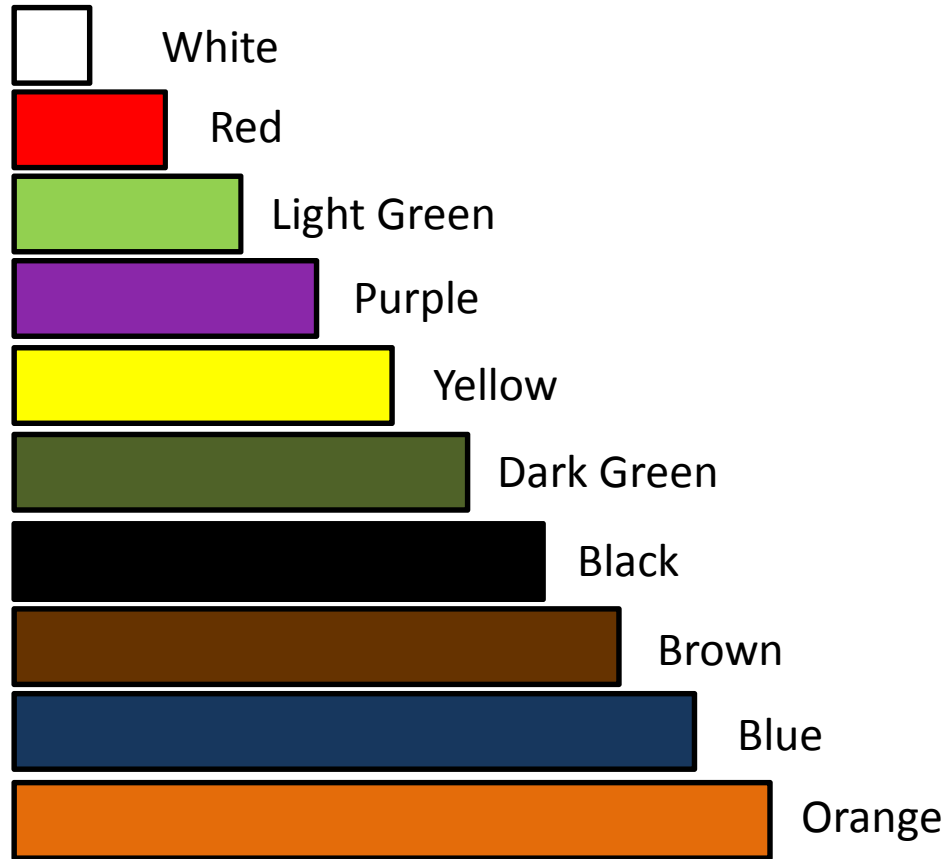

Color Template

To determine the color of a rod, place the rod on the rectangle above of the same length.

Students that are color blind may not be able to distinguish between various rods (depending on their type of color blindness). This mat can be used by color-blind students or students that are struggling with color names. The rods above are printed at the same scale as cuisenaire rods. Please set your printing setting to "actual size" and verify the scale before use.