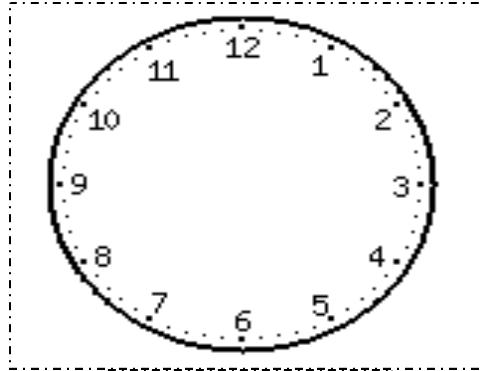

TELL THE TIME

Draw the hands on each clock to match the time on the digital clock!

2:00

4:30

8:00

1:00

5:30

9:30

4:00

11:00

7:30