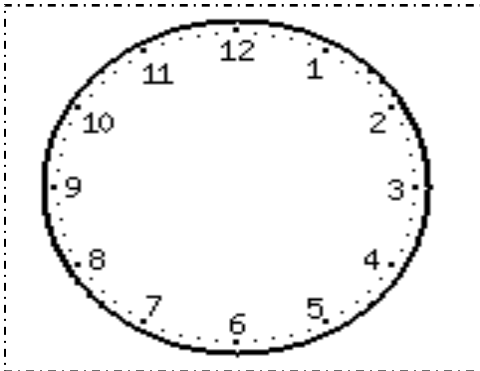

TELL THE TIME

Draw the hands on each clock to match the time on the digital clock!

2:00

4:30

8:00

1:00

5:30

9:30

4:00

11:00

7:30