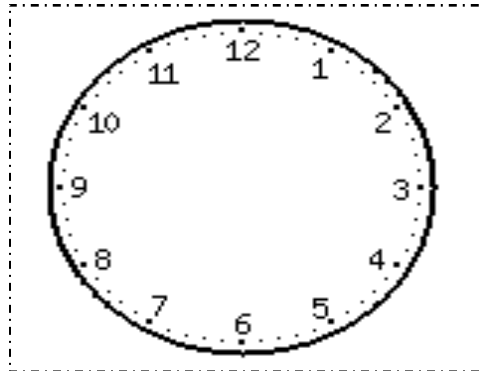

TELL THE TIME

Draw the hands on each clock to match the time on the digital clock!

2:00

4:30

8:00

1:00

5:30

9:30

4:00

11:00

7:30