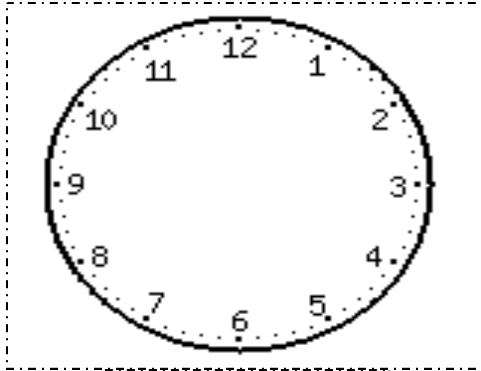

TELL THE TIME

Draw the hands on each clock to match the time on the digital clock!

2:00

4:30

8:00

1:00

5:30

9:30

4:00

11:00

7:30