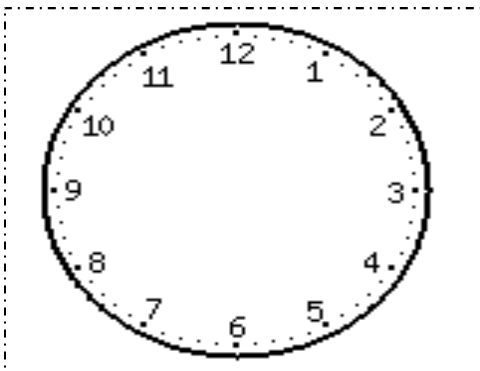

TELL THE TIME

Draw the hands on each clock to match the time on the digital clock!

2:00

4:30

8:00

1:00

5:30

9:30

4:00

11:00

7:30