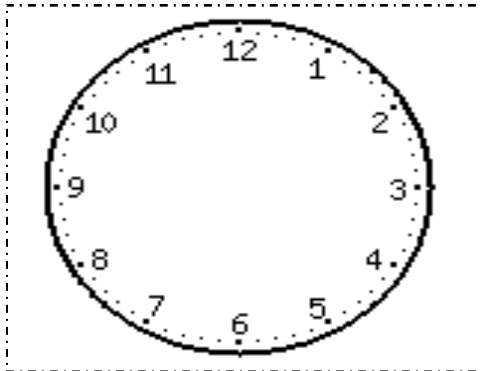

TELL THE TIME

Draw the hands on each clock to match the time on the digital clock!

2:00

4:30

8:00

1:00

5:30

9:30

4:00

11:00

7:30