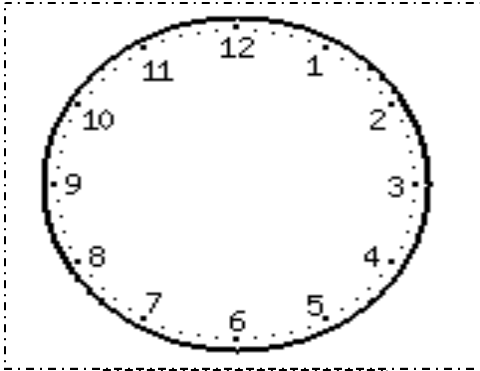

TELL THE TIME

Draw the hands on each clock to match the time on the digital clock!

2:00

4:30

8:00

1:00

5:30

9:30

4:00

11:00

7:30