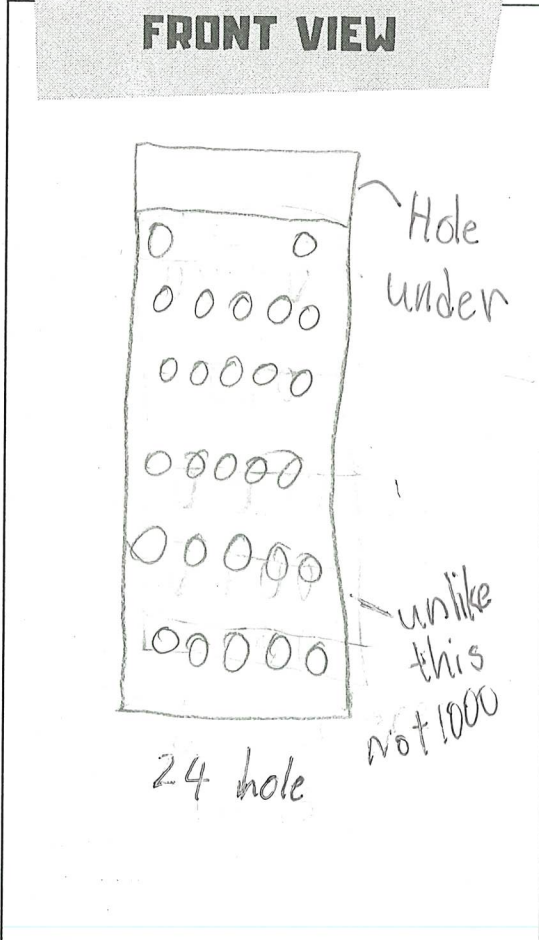

Name: Ronan

Date: 11/1/2021

Animal type: ~~honey~~ bees

Species: ~~honey~~ mason

OUR POLLINATOR HOUSE

What kind of house or hotel does your pollinator use?

FRONT VIEW