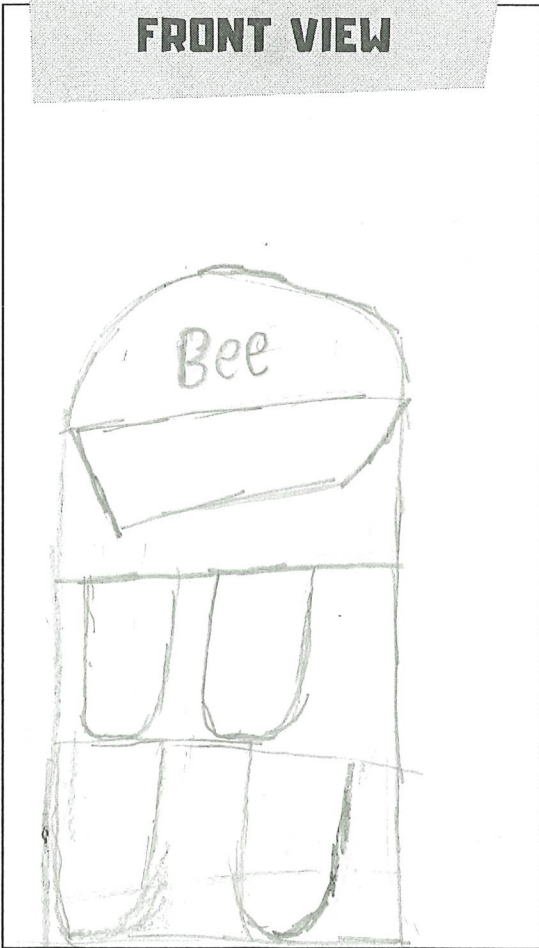

Name: Anton Anton

Date:

Animal type: Palanater

Species: mason bee

OUR POLLINATOR HOUSE

What kind of house or hotel does your pollinator use?

FRONT VIEW

SIDE VIEW

Facts About My House

My pollinator needs a special home

Who does my pollinator live with?

It's on card

Dimensions

Floor: 13 cm

Depth: 30 cm

Roof size: 13 cm