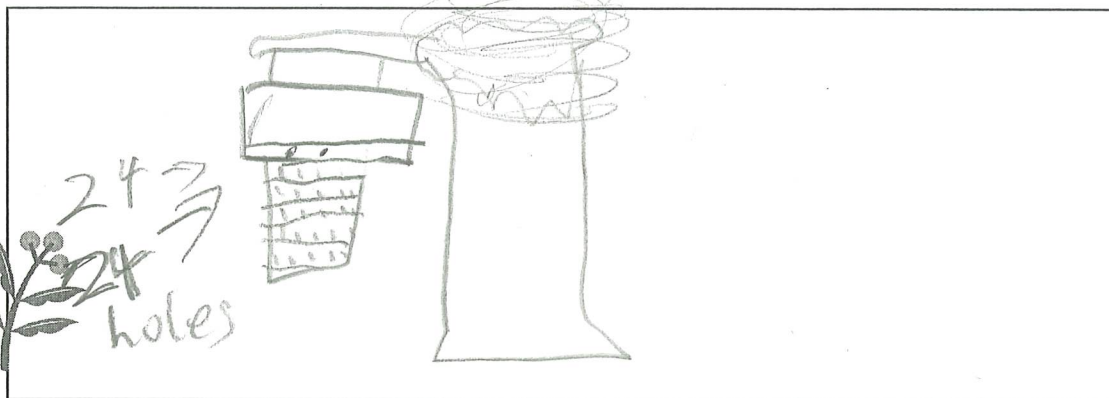

Name: kyle

Date: _____

Animal type: bee

Species: mason

OUR POLLINATOR HOUSE

What kind of house or hotel does your pollinator use?

FRONT VIEW

SIDE VIEW