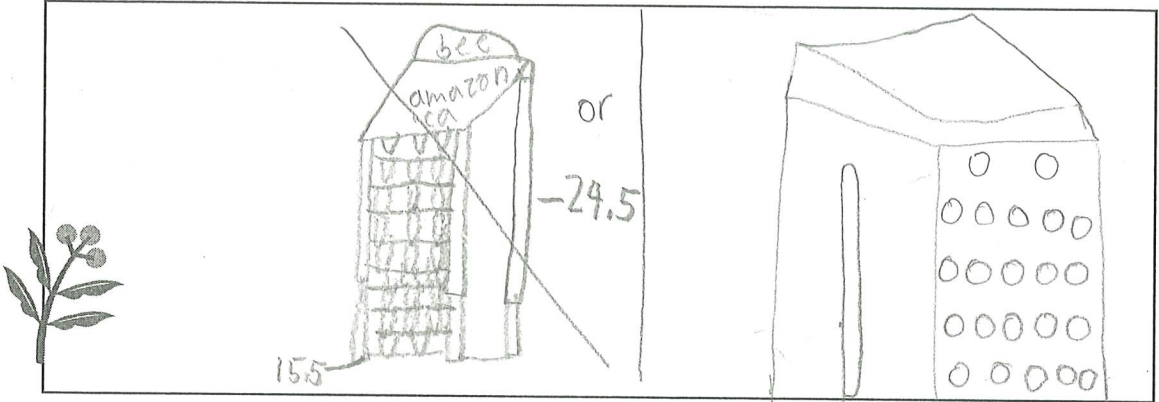

Name: Ronan

Date: 11/1/2021

Animal type: ~~honey~~ bees

Species: ~~honey~~ mason

OUR POLLINATOR HOUSE

What kind of house or hotel does your pollinator use?