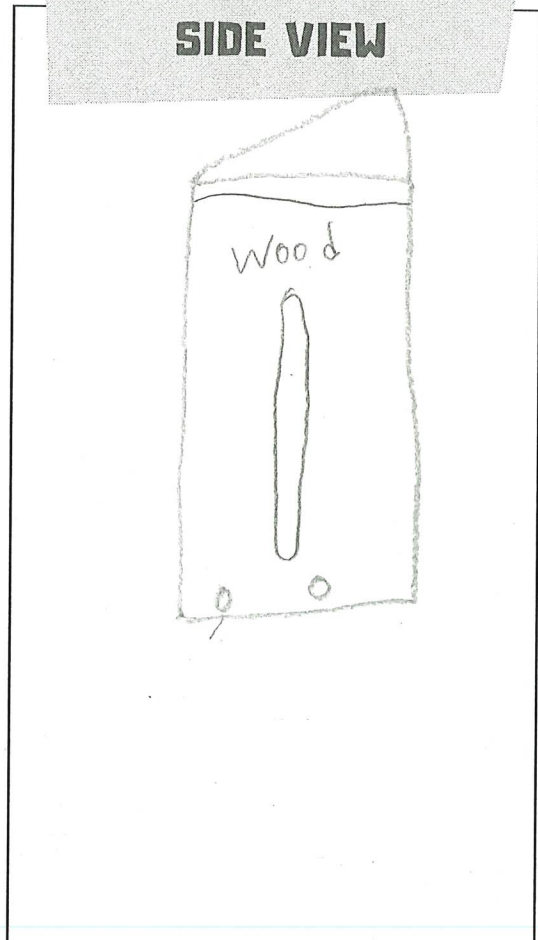

Name: Ronan

Date: 11/1/2021

Animal type: ~~honey~~ bees

Species: ~~honey~~ mason

OUR POLLINATOR HOUSE

What kind of house or hotel does your pollinator use?

SIDE VIEW