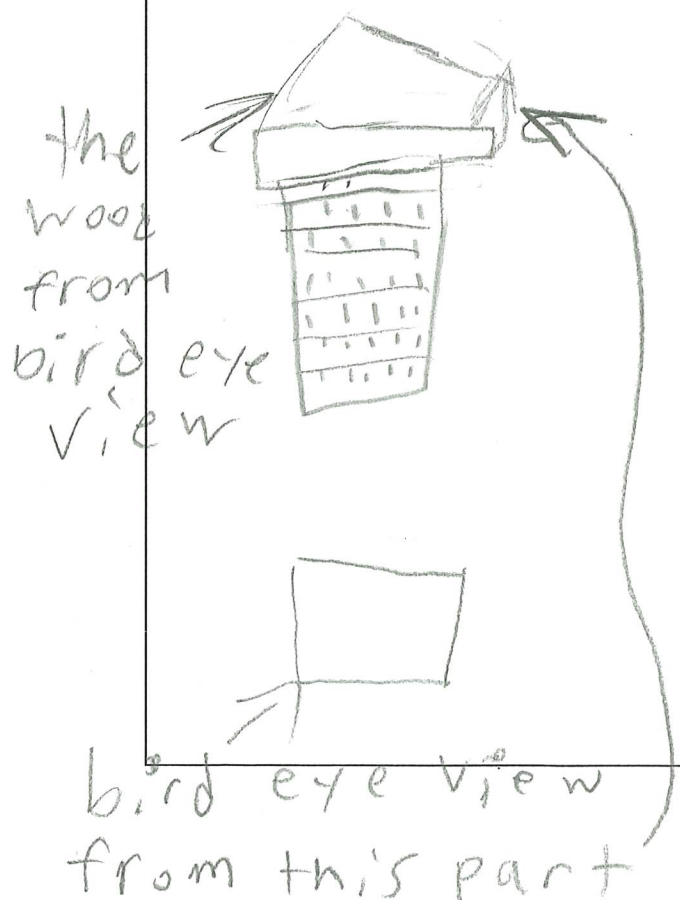

Name: kyle

Date: _____

Animal type: bee

Species: mason

OUR POLLINATOR HOUSE

What kind of house or hotel does your pollinator use?

FRONT VIEW

SIDE VIEW