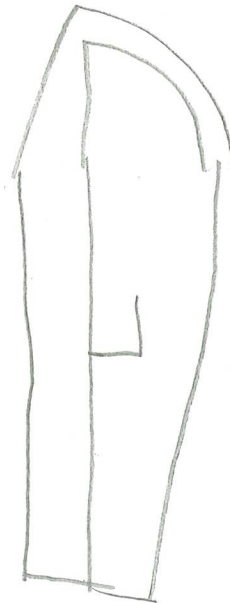

Name: Noor / Kanchan

Date: _____

Animal type: Butterfly

Species: _____

OUR POLLINATOR HOUSE

What kind of house or hotel does your pollinator use?

A large, empty rectangular box with a black border, intended for drawing a house or hotel for a pollinator. A small illustration of a plant with berries is located on the left side of the box.

FRONT VIEW

SIDE VIEW